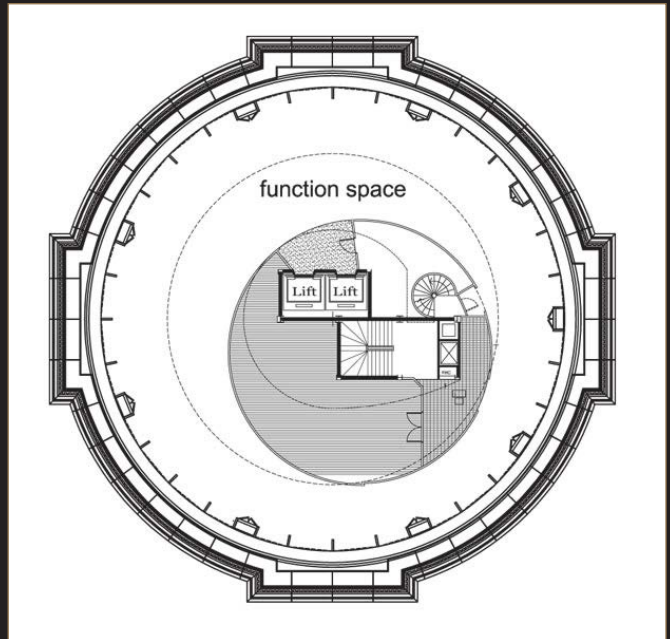

The State Room crowning Tower Club at lebua on the 67<sup>th</sup> floor, boasts an unbroken chain of floor-to-ceiling windows and provides stunning 360 degree panoramic views of the city and the majestic Chao Praya River.

### Room Dimension

Diameter	28.8 m.
Total Area	650 sq.m.
Ceiling Height	16.0 m.
Function Space	450 sq.m.