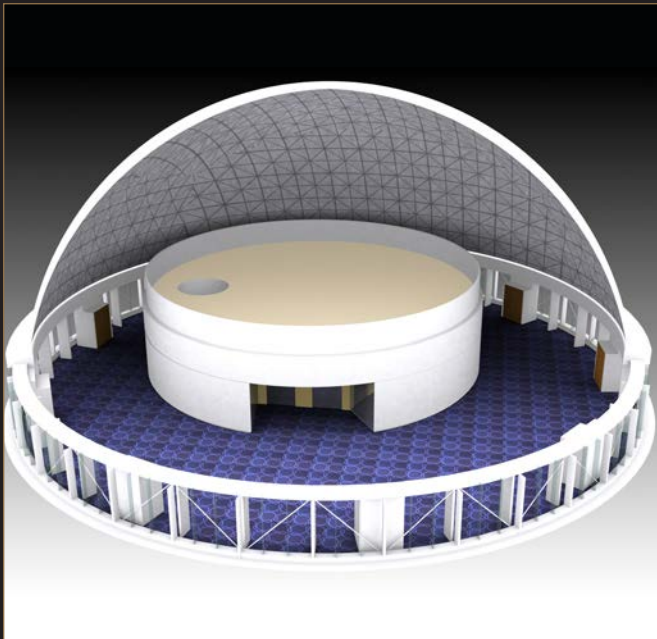

The State Room crowning Tower Club at lebua on the 67<sup>th</sup> floor, boasts an unbroken chain of floor-to-ceiling windows and provides stunning 360 degree panoramic views of the city and the majestic Chao Praya River.

Sweeping views, outstanding technological infrastructure and gourmet cuisine catered from The Dome's premium restaurants, ensure that events, will be unmatched elsewhere.

The Perfect venue for various types of Events:

### Room Dimension

Diameter	28.8 m.
Total Area	650 sq.m.
Ceiling Height	16.0 m.
Function Space	450 sq.m.